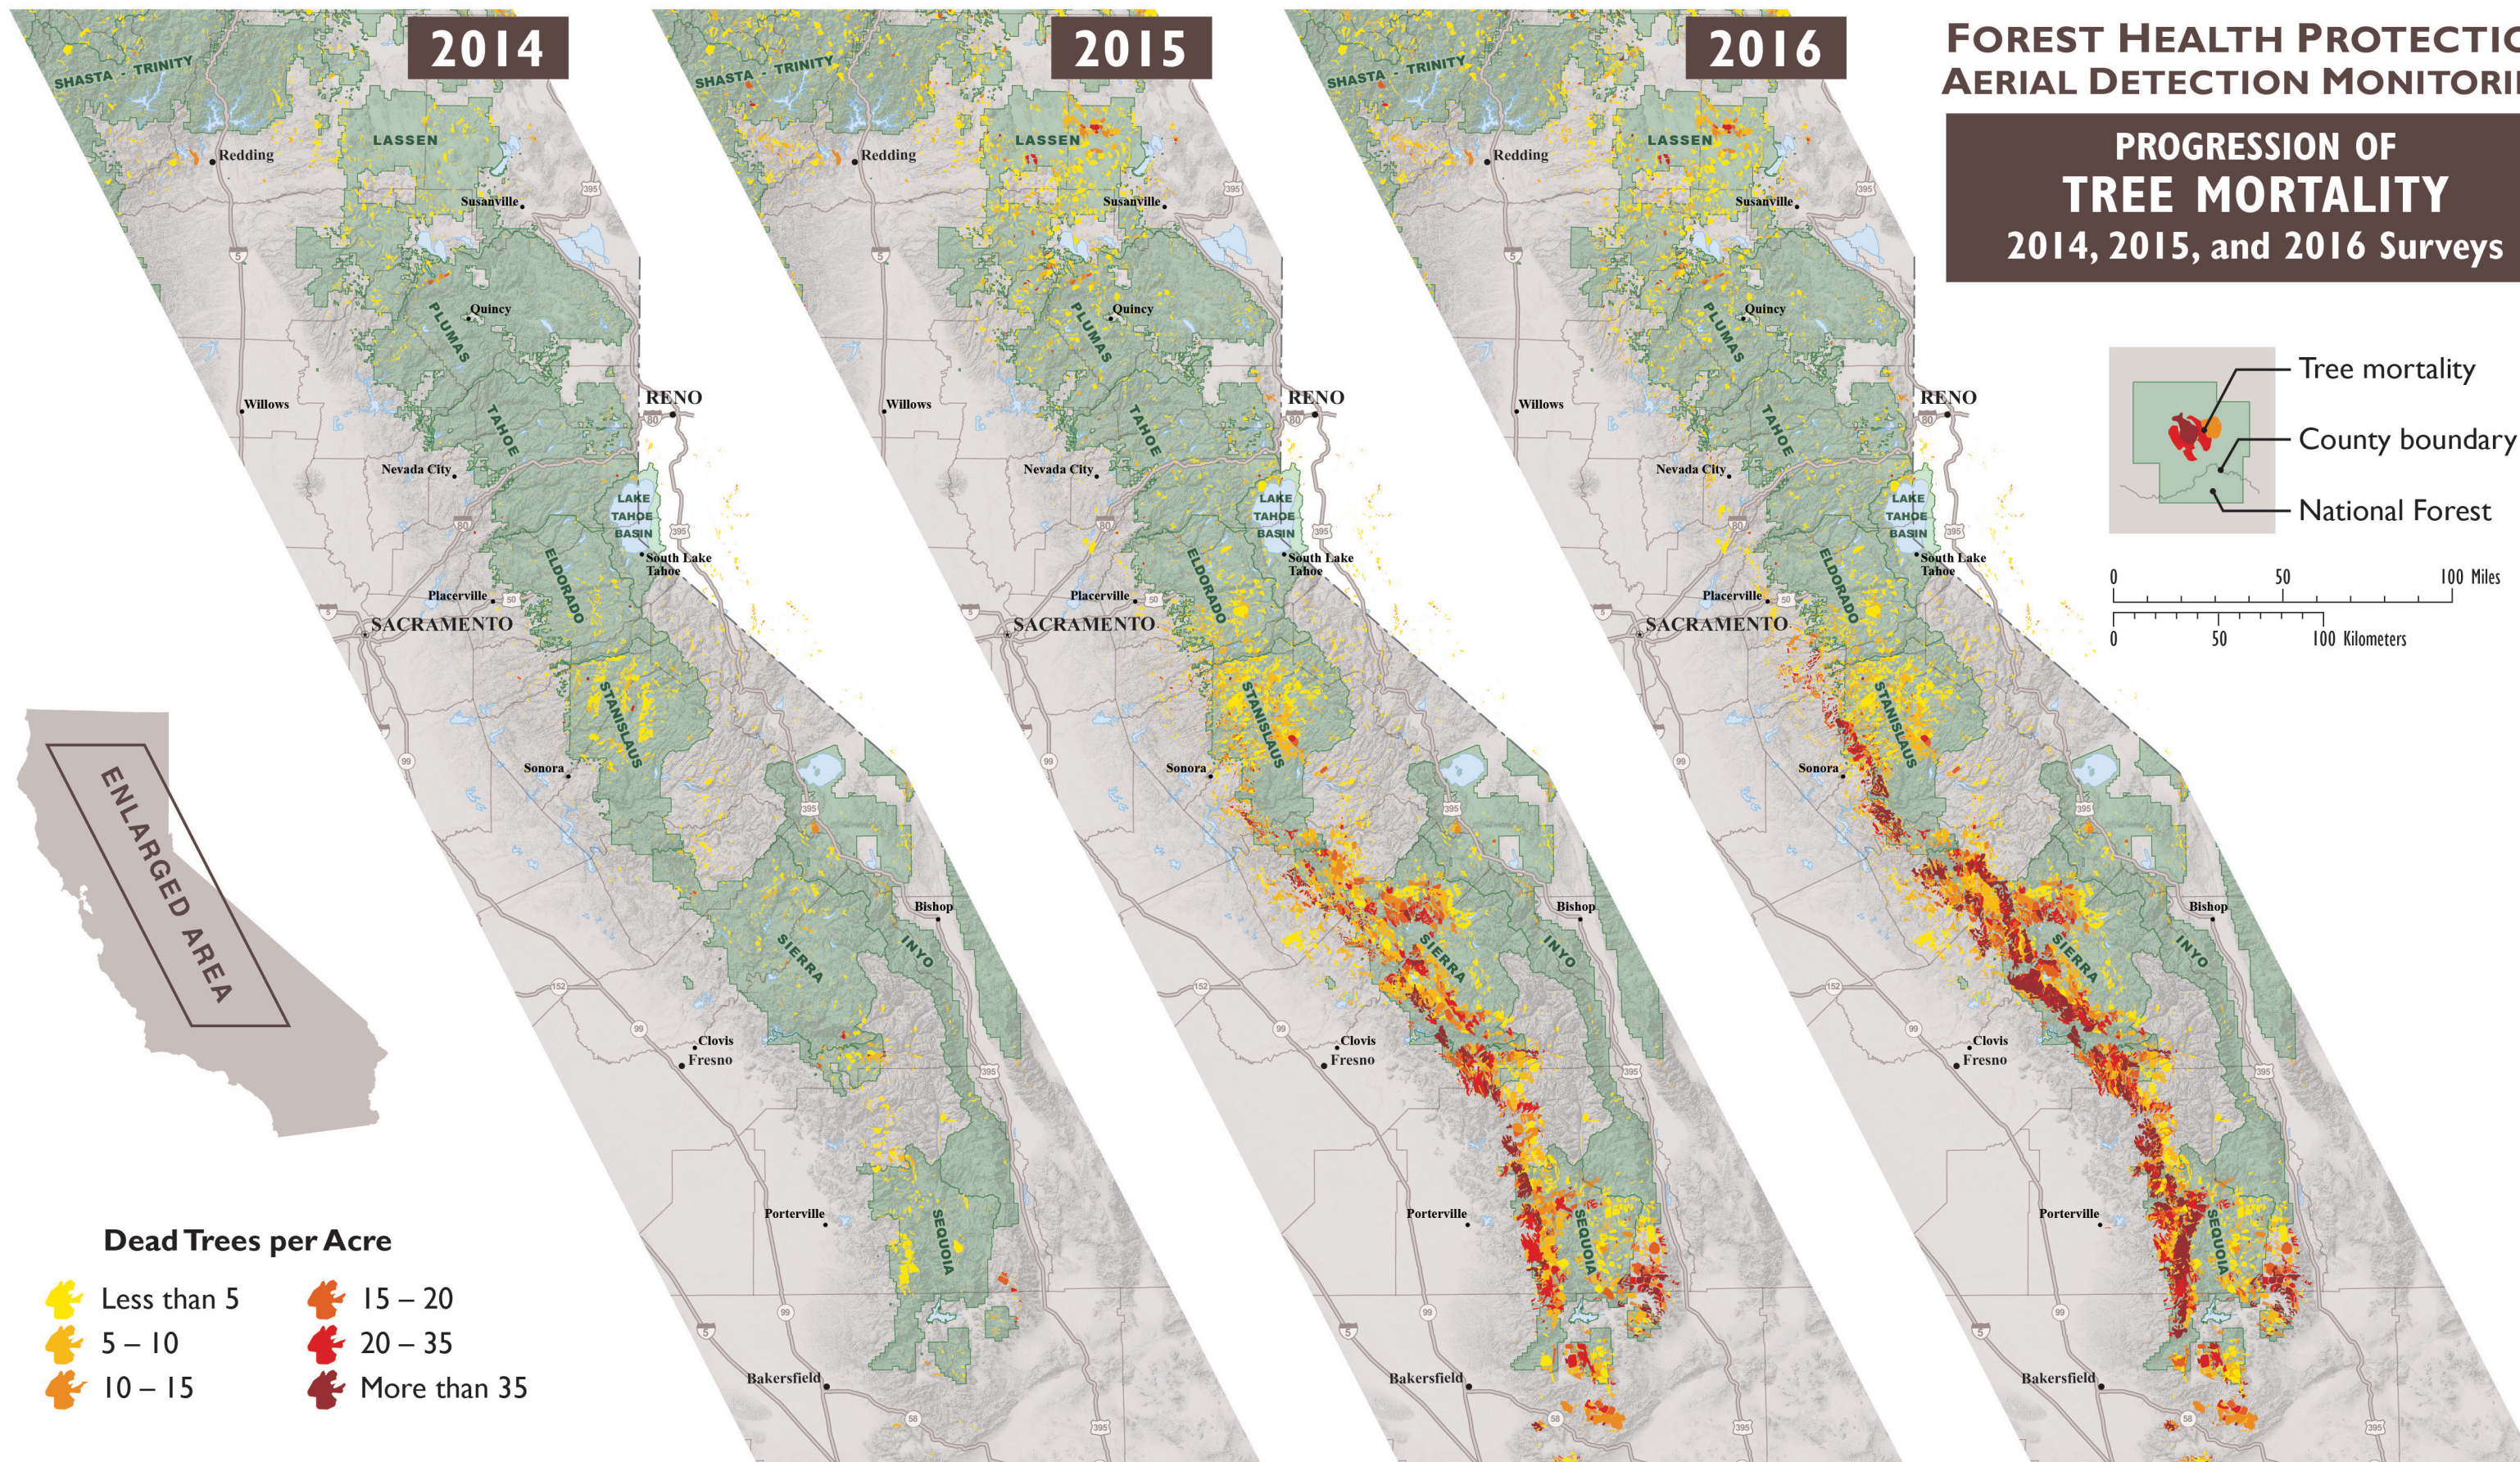

FOREST HEALTH PROTECTION AERIAL DETECTION MONITORING

PROGRESSION OF TREE MORTALITY 2014, 2015, and 2016 Surveys

Dead Trees per Acre

- Less than 5
- 5 – 10
- 10 – 15
- 15 – 20
- 20 – 35
- More than 35